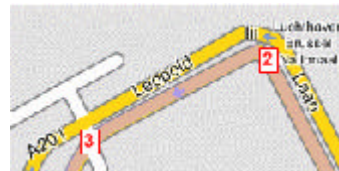

**FROM :** BRUSSEL NATIONAAL, ZAVENTEM, BELGIUM  
**TO :** VAARTDIJK 22, VILVOORDE, BELGIUM

- 1 Follow **Leopold III Laan / Vertrekhal** for 380m
- 2 Turn left, follow **Leopold III Laan** for 150m
- 3 At sign **UITRIT/SORTIE** turn left, follow the motorway **A201** for 1km
- 4 At sign **RING/(E411)/(E19)** exit : 4 Follow the motorway **R0-E40-E19** for 5km
- 5 At sign **KANAALZONE/MILITAIR ZIEKENHUIS** exit : 6 Follow **N216** for 450m

6 Turn right, follow **Koningslosteenweg** for 230m until **Vilvoorde**

7 Turn right, follow the roundabout for 30m

8 Turn right, follow **Medialaan** for 390m

9 Turn right, follow the roundabout for 30m

10 Turn right, follow **Beneluxlaan** for 260m

11 Turn right, follow **Drie Fonteinen** for 940m

12 Turn left, follow **N260** for 1km until **Vilvoorde**

13 Continue for 250m

14 Your reach **Vaardijk 22 Vilvoorde**

**FROM :** ANTWERP, BELGIUM  
**TO :** VAARTDIJK 22, VILVOORDE, BELGIUM

1 Follow the motorway **A1-E19** to **Brussels** for 30km

2 Follow the motorway **Vilvoorde** : exit **12** for 470m

3 Follow **N211 / Luchthavenlaan** for 1km