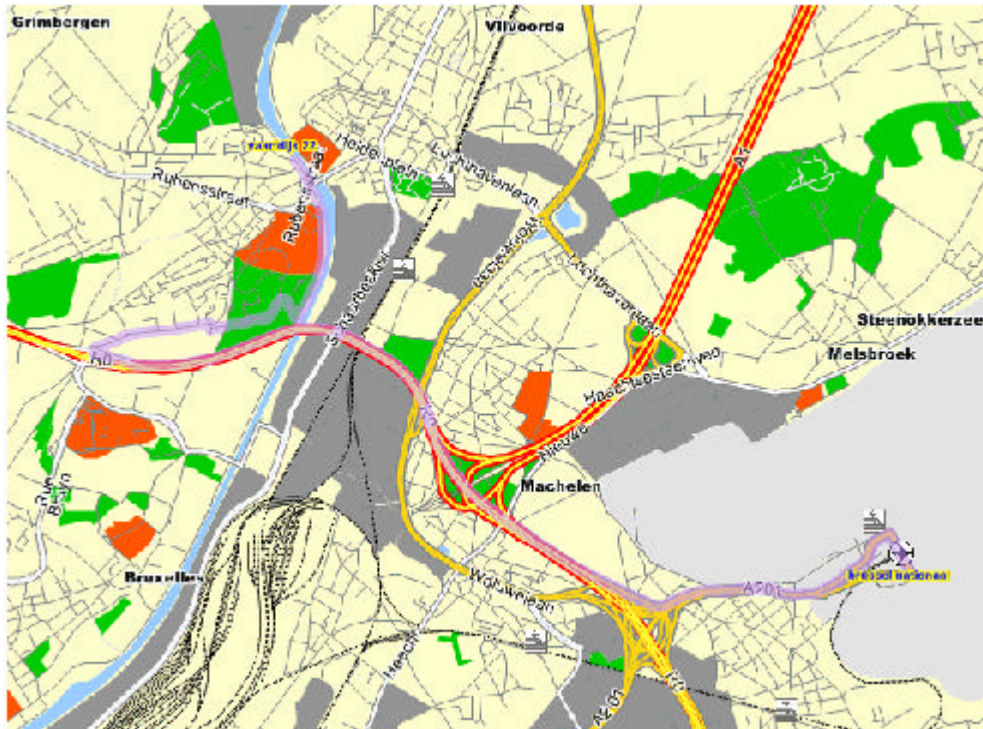

**FROM :** BRUSSEL NATIONAAL, ZAVENTEM, BELGIUM  
**TO :** VAARTDIJK 22, VILVOORDE, BELGIUM

- 1 Follow **Leopold III Laan / Vertrekhal** for 380m
- 2 Turn left, follow **Leopold III Laan** for 150m
- 3 At sign **UITRIT/SORTIE** turn left, follow the motorway **A201** for 1km
- 4 At sign **RING/(E411)/(E19)** exit : 4 Follow the motorway **R0-E40-E19** for 5km
- 5 At sign **KANAALZONE/MILITAIR ZIEKENHUIS** exit : 6 Follow **N216** for 450m

6 Turn right, follow **Koningslosteenweg** for 230m until **Vilvoorde**

7 Turn right, follow the roundabout for 30m

8 Turn right, follow **Medialaan** for 390m

9 Turn right, follow the roundabout for 30m

10 Turn right, follow **Beneluxlaan** for 260m

11 Turn right, follow **Drie Fonteinen** for 940m

12 Turn left, follow **N260** for 1km until **Vilvoorde**

13 Continue for 250m

14 Your reach **Vaardijk 22 Vilvoorde**

**FROM :** ANTWERP, BELGIUM  
**TO :** VAARTDIJK 22, VILVOORDE, BELGIUM

1 Follow the motorway **A1-E19** to **Brussels** for 30km

2 Follow the motorway **Vilvoorde** : exit **12** for 470m

3 Follow **N211 / Luchthavenlaan** for 1km