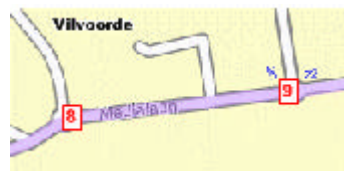

**FROM :** BRUSSEL NATIONAAL, ZAVENTEM, BELGIUM  
**TO :** VAARTDIJK 22, VILVOORDE, BELGIUM

- 1 Follow **Leopold III Laan / Vertrekhal** for 380m
- 2 Turn left, follow **Leopold III Laan** for 150m
- 3 At sign **UITRIT/SORTIE** turn left, follow the motorway **A201** for 1km
- 4 At sign **RING/(E411)/(E19)** exit : 4 Follow the motorway **R0-E40-E19** for 5km
- 5 At sign **KANAALZONE/MILITAIR ZIEKENHUIS** exit : 6 Follow **N216** for 450m

6 Turn right, follow **Koningslosteenweg** for 230m until **Vilvoorde**

7 Turn right, follow the roundabout for 30m

8 Turn right, follow **Medialaan** for 390m

9 Turn right, follow the roundabout for 30m

10 Turn right, follow **Beneluxlaan** for 260m

11 Turn right, follow **Drie Fonteinen** for 940m

12 Turn left, follow **N260** for 1km until **Vilvoorde**

13 Continue for 250m

14 Your reach **Vaardijk 22 Vilvoorde**

**FROM :** ANTWERP, BELGIUM  
**TO :** VAARTDIJK 22, VILVOORDE, BELGIUM

1 Follow the motorway **A1-E19** to **Brussels** for 30km

2 Follow the motorway **Vilvoorde** : exit **12** for 470m

3 Follow **N211 / Luchthavenlaan** for 1km